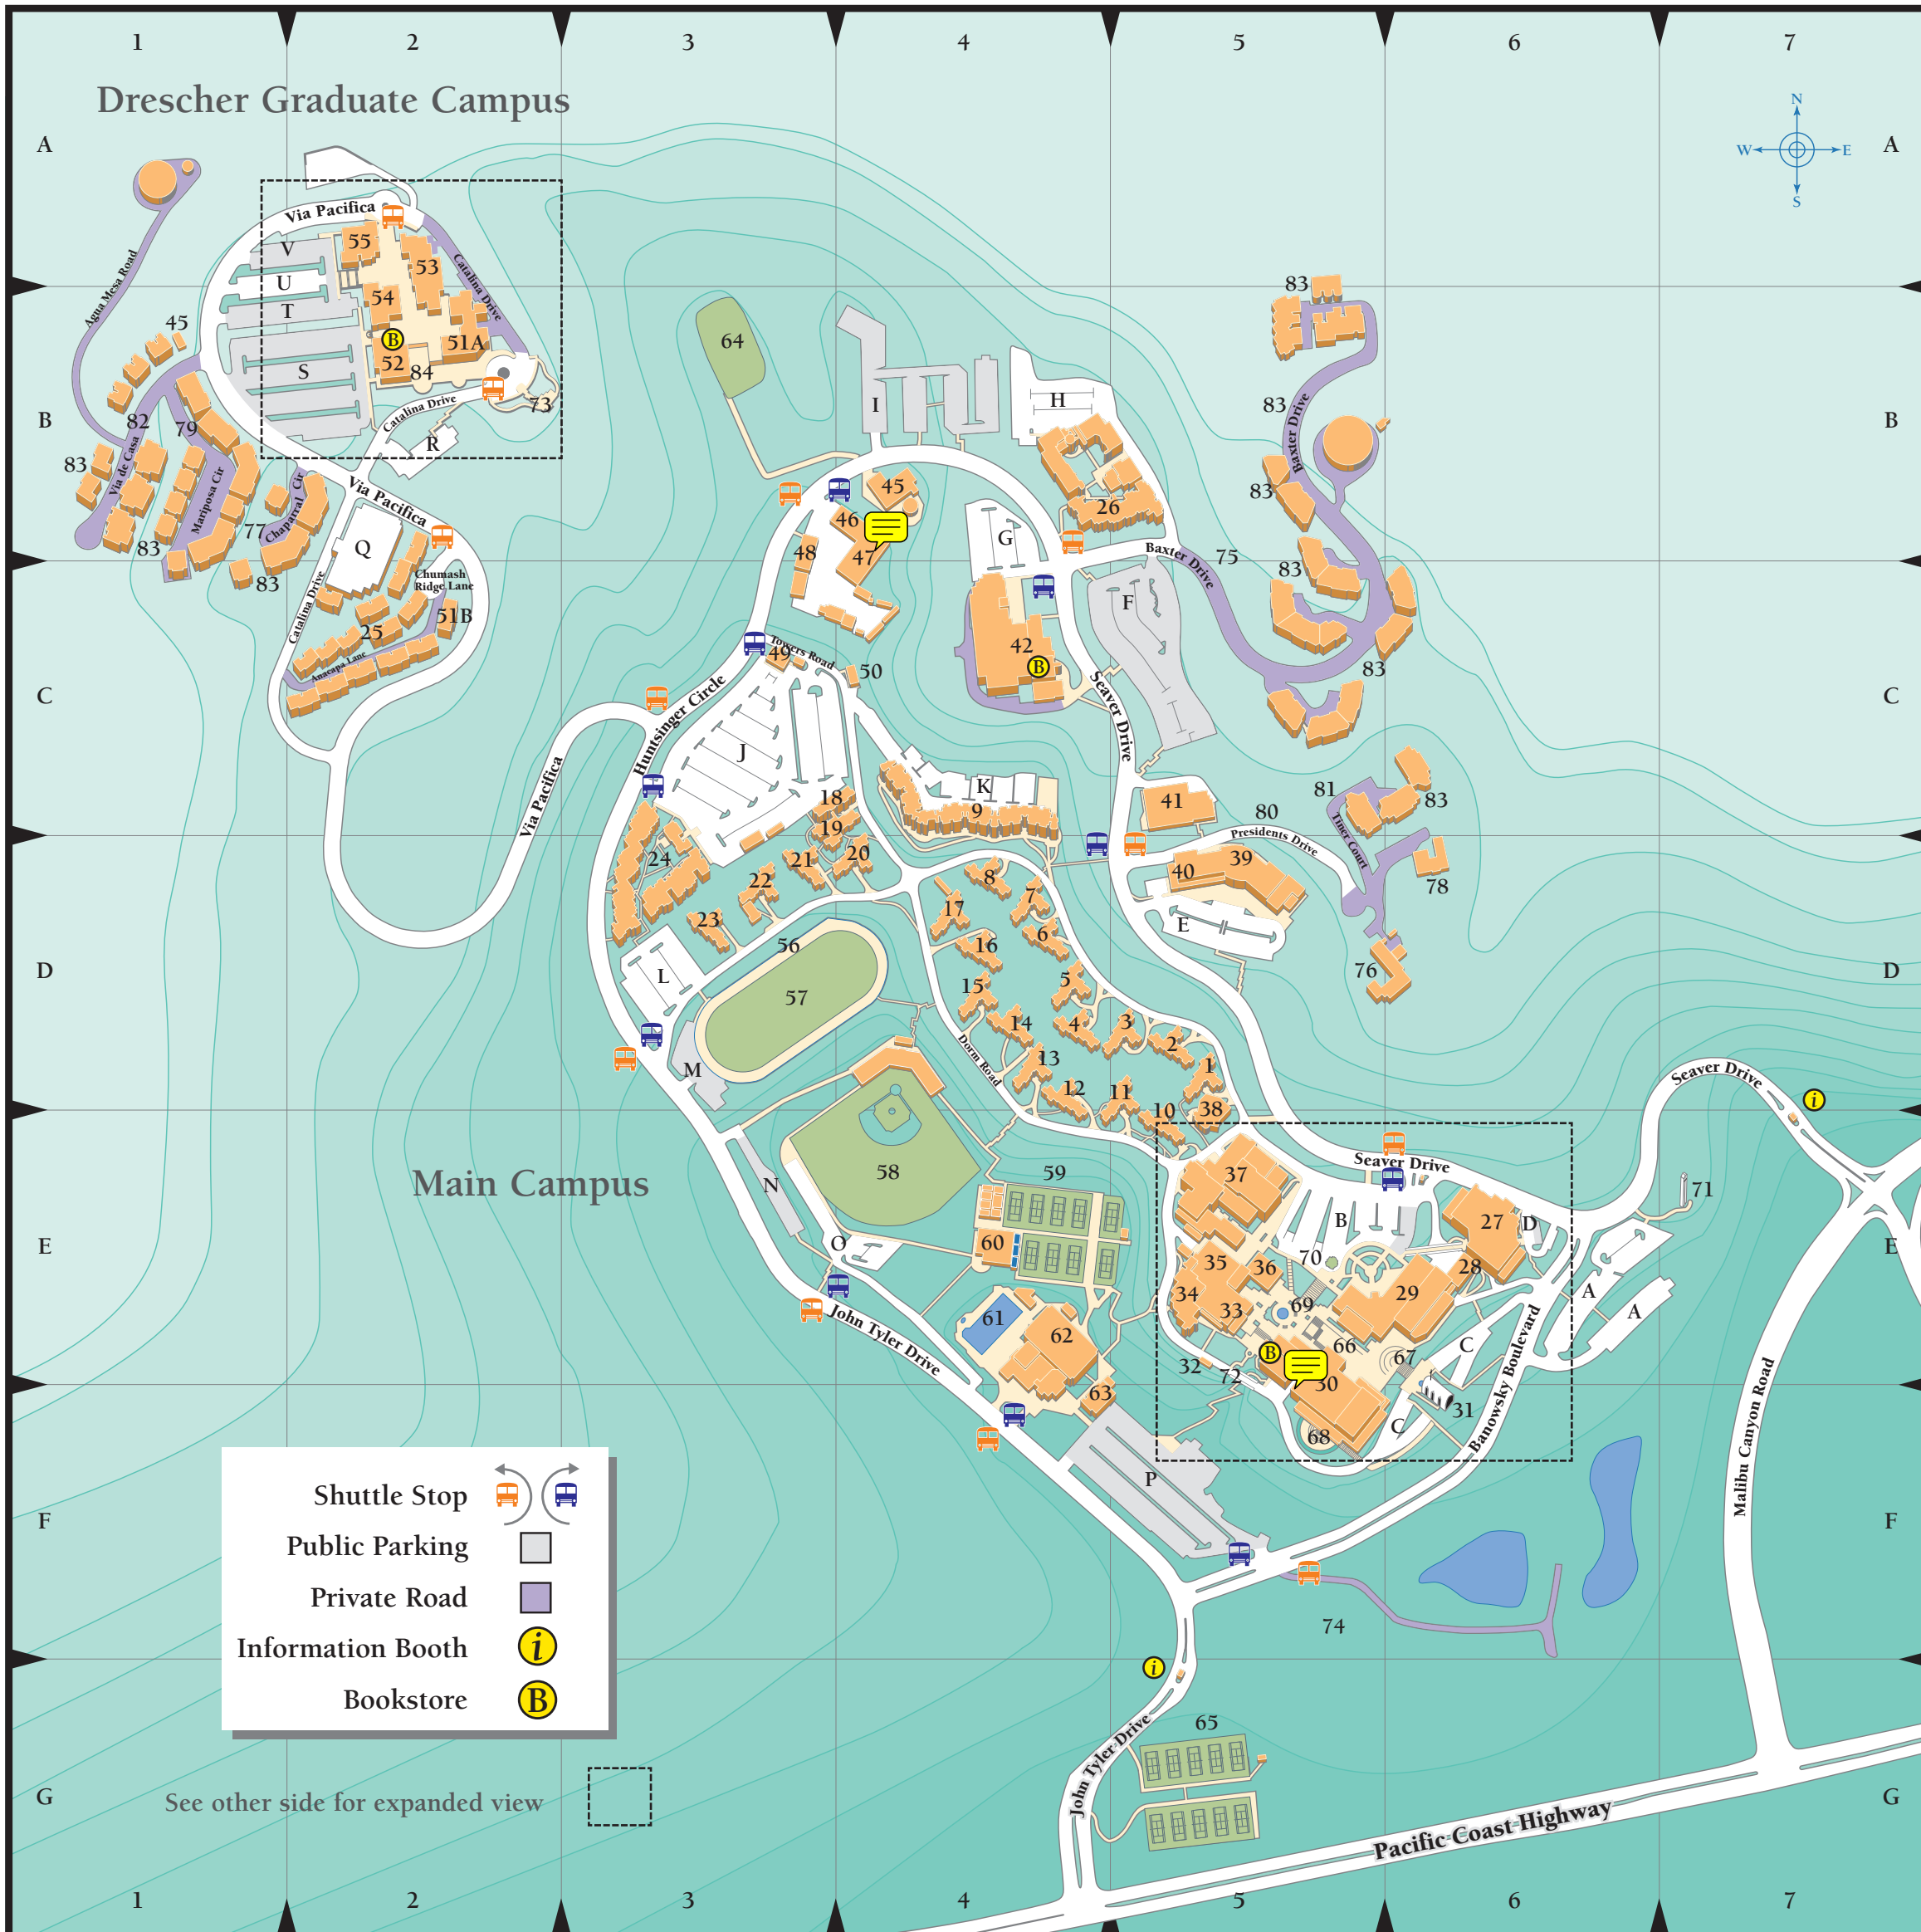

PEPPERDINE UNIVERSITY

SCHOOLS

Graduate School of Education and Psychology	55	A2	Faculty / Staff Residences	83	B1/B2/B5/C5/C6
Graziadio School of Business and Management	53	A2	Mallmann House	78	D6
School of Law	42	C4	Mariposa Circle	79	B1
School of Public Policy	54	A2	Presidents Drive	80	D5
Seaver College	27	E6	Tiner Court	81	D5
			Via de Casa	82	B1

BUILDINGS