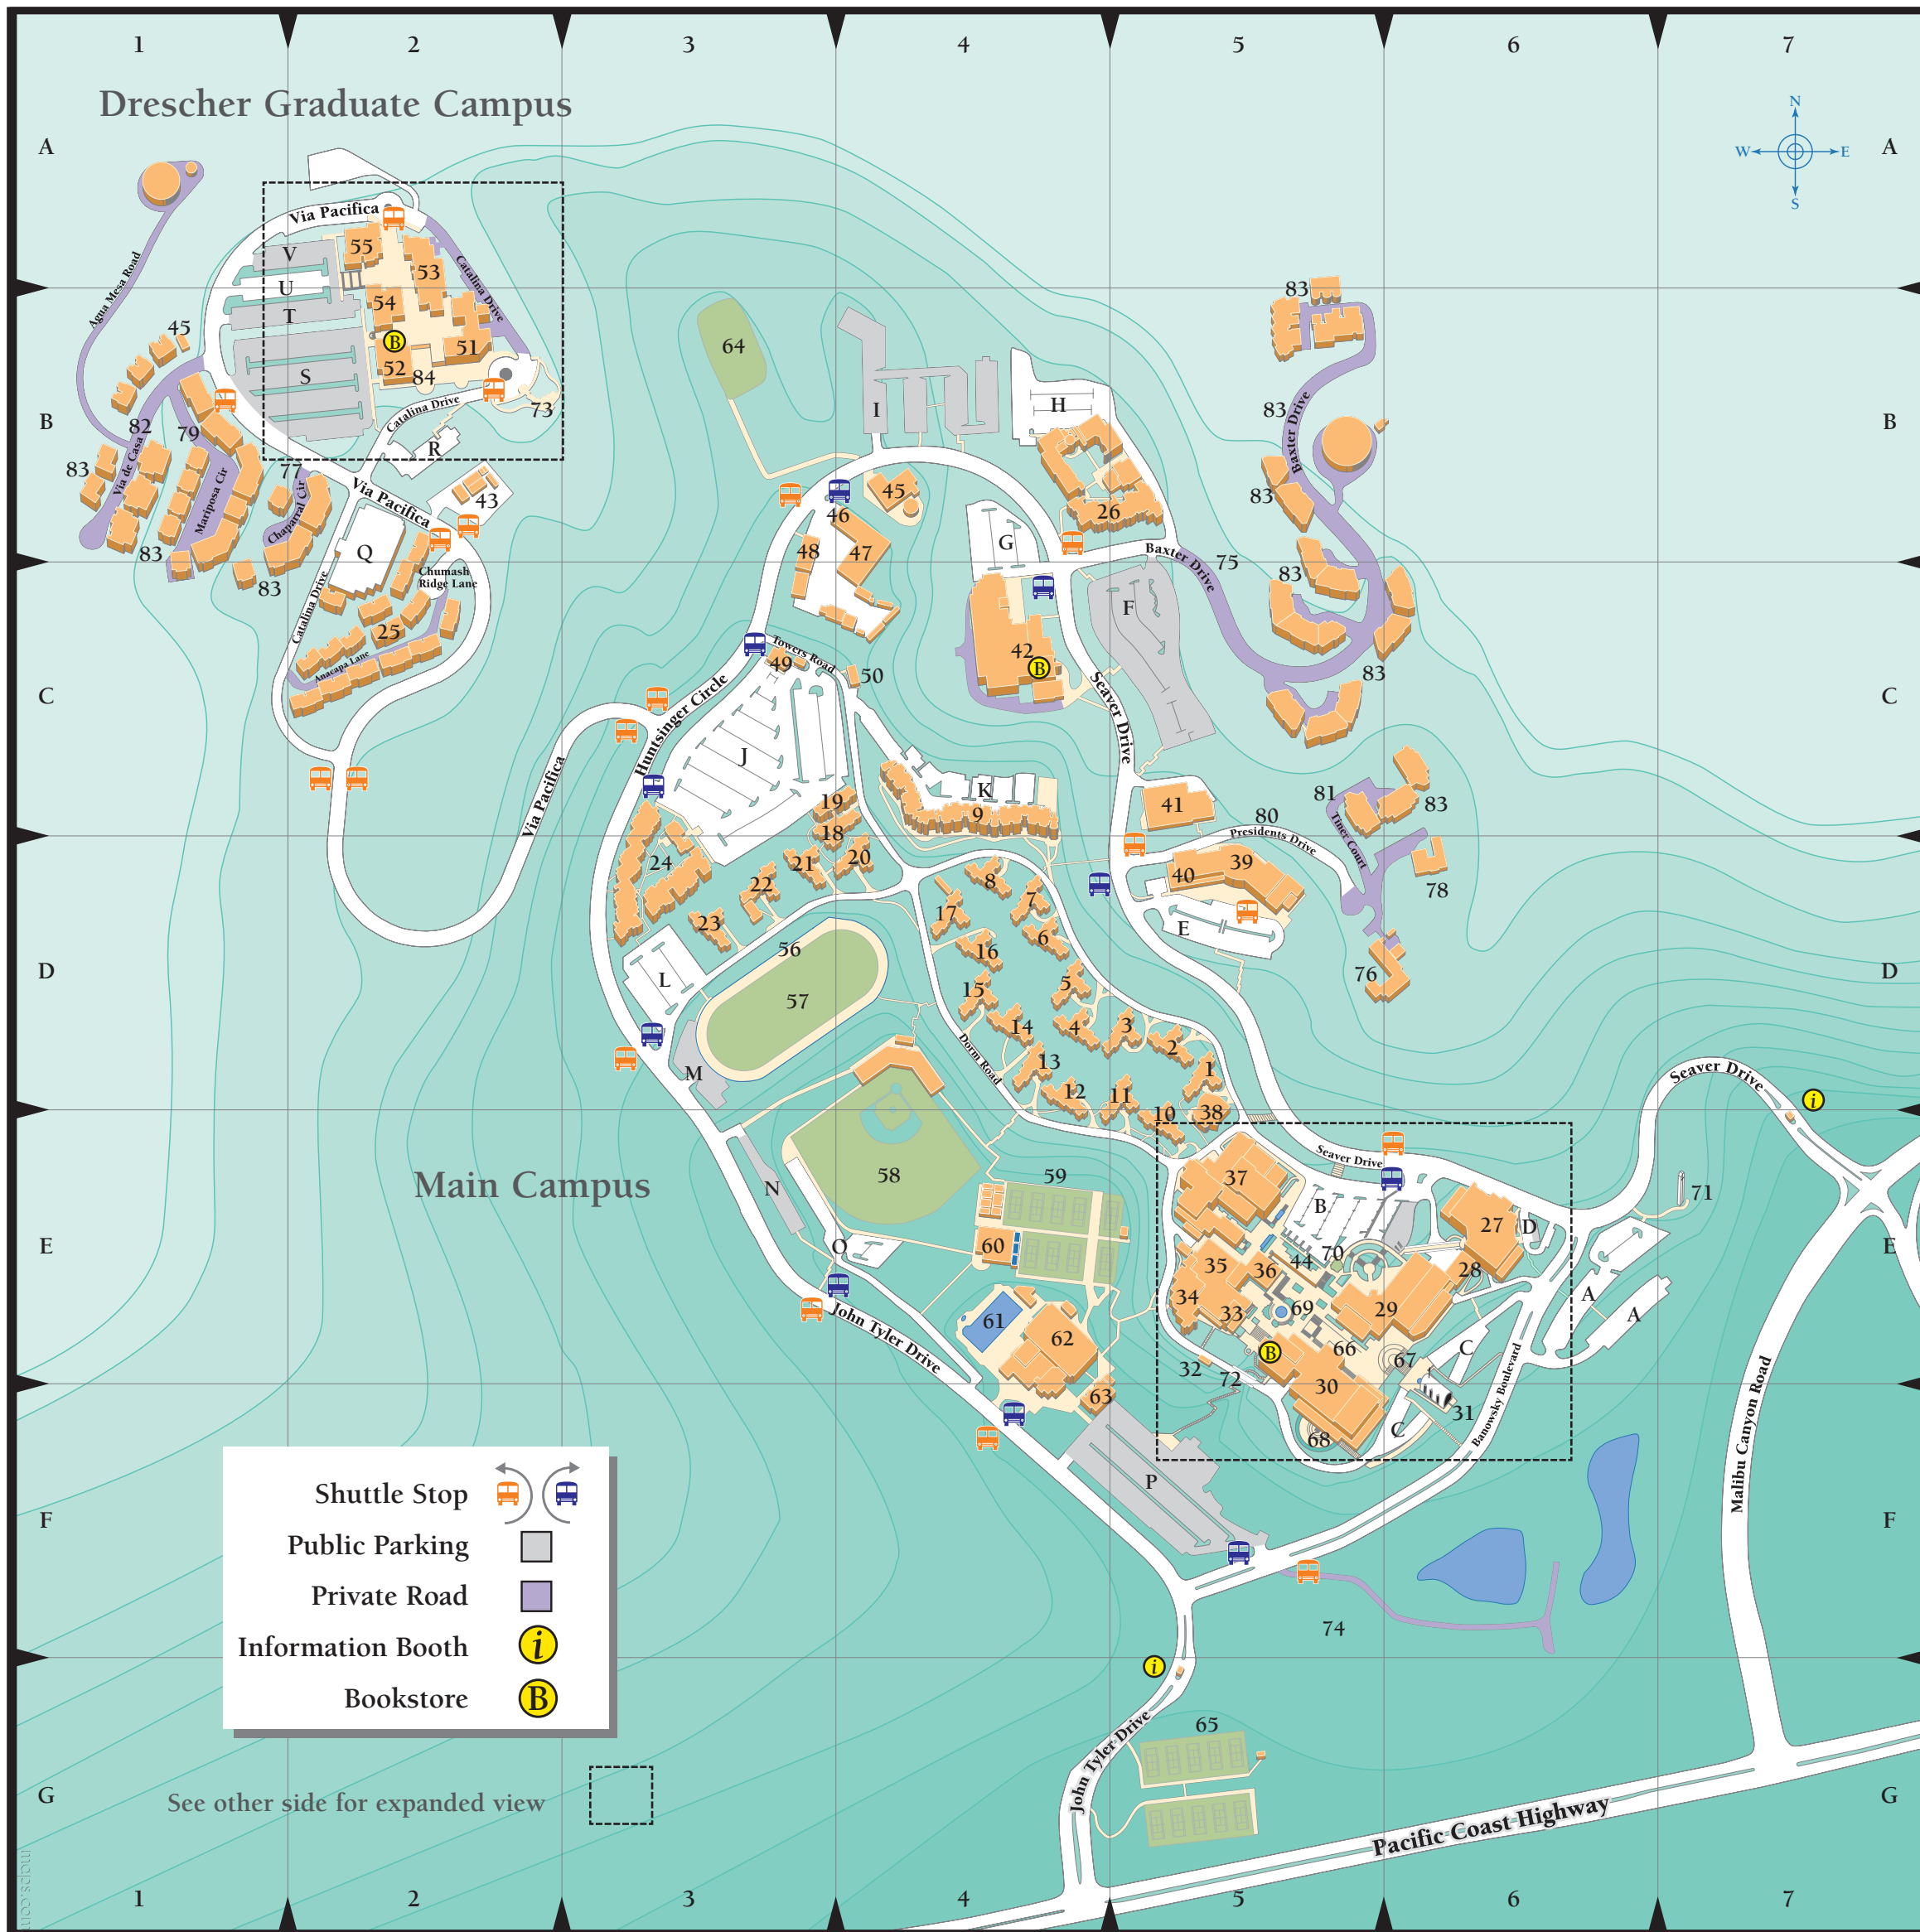

PEPPERDINE UNIVERSITY

SCHOOLS		FACULTY / STAFF RESIDENCES	
Graduate School of Education and Psychology	55	Baxter Drive	75
Graziadio School of Business and Management	53	Brock House	76
School of Law	42	Chaparral Circle	77
School of Public Policy	54	Faculty / Staff Residences	83
Seaver College		Mallmann House	78
		Mariposa Circle	79
		Presidents Drive	80
		Tiner Court	81
		Via de Casa	82
BUILDINGS		STUDENT RESIDENCES	
Ahmanson Fine Arts Center	37	Banowsky Hall	17
• Helen Lindhurst Theatre	E5	Conner Hall	1
• Music Building	E5	Crocker Hall	10
• Raitt Recital Hall	E5	Darnell Hall	14
• Smothers Theatre	E5	DeBell Hall	16
• Frederick R. Weisman Museum of Art	E5	Dewey Hall	23
Appleby Center	35	Drescher Student Residential Complex	25
Beckman Management Center	53	Eaton Hall	13
• Graziadio School of Business and Management	53	Fifield Hall	7
Henry and Virginia Braun Center	54	Hayes Hall	5
• School of Public Policy		Knott Hall	12
Center for Communication and Business	39	Krown Alpha	18
Center for Learning and Technology	52	Krown Beta	19
• Auditorium (room 150)		Lovernich Residential Complex	24
• Drescher Campus Library		Miller Hall	15
• Infonet Technology Center		Morgan Hall	22
Construction and Campus Planning	43	Page Residential Complex	26
Counseling and Testing Center (Student)	50	Pauley Hall	8
Cultural Arts Center	37	E. Pengilly Hall	3
Elkins Auditorium	36	J. Pengilly Hall	11
Facilities Management and Planning	46	Peppers Hall	4
Facilities Structure	45	Phillips Hall	2
George L. Graziadio Executive Center	51	Rockwell Towers Residence Hall	9
Graziadio School of Business and Management	53	Shafer Hall	20
Health Center (Student)	49	Sigma Hall	21
Huntsinger Academic Center	29	White Hall	6
• Fletcher Jones Foundation			
• Academic Computing Center	E5	ATHLETIC FACILITIES	
• Payson Library	E5	Crest Tennis Park	65
• Pendleton Learning Center	E6	Eddy D. Field Baseball Stadium	58
• Tech Central	E5	Helen Field Heritage Hall	63
Information Booth	E7/G5	Firestone Fieldhouse	62
Fletcher Jones Foundation		Harilela International Tennis Stadium	59
• Academic Computing Center	29	Intramural Field	64
Keck Science Center	34	Ralphs-Straus Tennis Center	60
Helen Lindhurst Theatre	37	Tari Frahm Rokus Field	57
Mail Services / Automation	48	Raleigh Runnels Memorial Pool	61
Odell McConnell Law Center	42	Stotsenberg Track	56
• School of Law and Library			
• Palmer Center for Entrepreneurship and the Law		PARKING FACILITIES	
• Straus Institute for Dispute Resolution		Baxter Drive Lot	F
Music Building	37	Chapel Lot (east and west)	C
Oasis (snack bar)	30	Com / Bus / Public Safety Lot	E
Payson Library	29	Drescher Main Lot	R, S, T, U, V
Pendleton Computer Center	28	Drescher Parking Structure	Q
Pendleton Learning Center	29	Eddy D. Field Stadium Lot	N, O
Plaza Classrooms	44	Firestone Fieldhouse Lot	P
Printing and Copying Services	47	Flag Lot (Thornton Visitor Parking)	D
Public Safety	40	Law School Faculty / Staff Lot	G
Raitt Recital Hall	37	Page Residential Lot	H
Rockwell Academic Center	33	Page Terrace Lot	I
Rockwell Dining Center	30	Phillips Theme Tower Lot	A
Sandbar Student Lounge	30	Rho Lot	J
School of Law	42	Rockwell Towers Lot	K
Seaver Academic Complex	41	Seaver Main Lot (with Jerry's Tree)	B
Seaver College (Admission Office)	27	Track Lot	M
Smothers Theatre	37	Upsilon Lot	L
Stauffer Chapel	31		
Stauffer Greenhouse	32	OUTDOOR FEATURES	
Charles B. Thornton Administrative Center	27	Adamson Plaza	66
Tyler Campus Center	30	Alumni Park	74
• Hahn Fireside Room	F5	Amphitheatre	67
• Oasis (snack bar)	E5	Beaman Patio	68
• Rockwell Dining Center	F5	Gulls Way Courtyard	84
• Sandbar Student Lounge	E5	Heroes Garden	73
• The Waves Café	F5	Jerry's Tree	70
Warehouse / Central Receiving	47	Joslyn Plaza	69
Frederick R. Weisman Museum of Art	37	Phillips Theme Tower	71
Howard A. White Center (HAWC)	38	Scaife Terrace and Bridge	72
M. Norvel and Helen Young Center	55		
• Graduate School of Education and Psychology	A2		
• The Boone Center for the Family	A2		