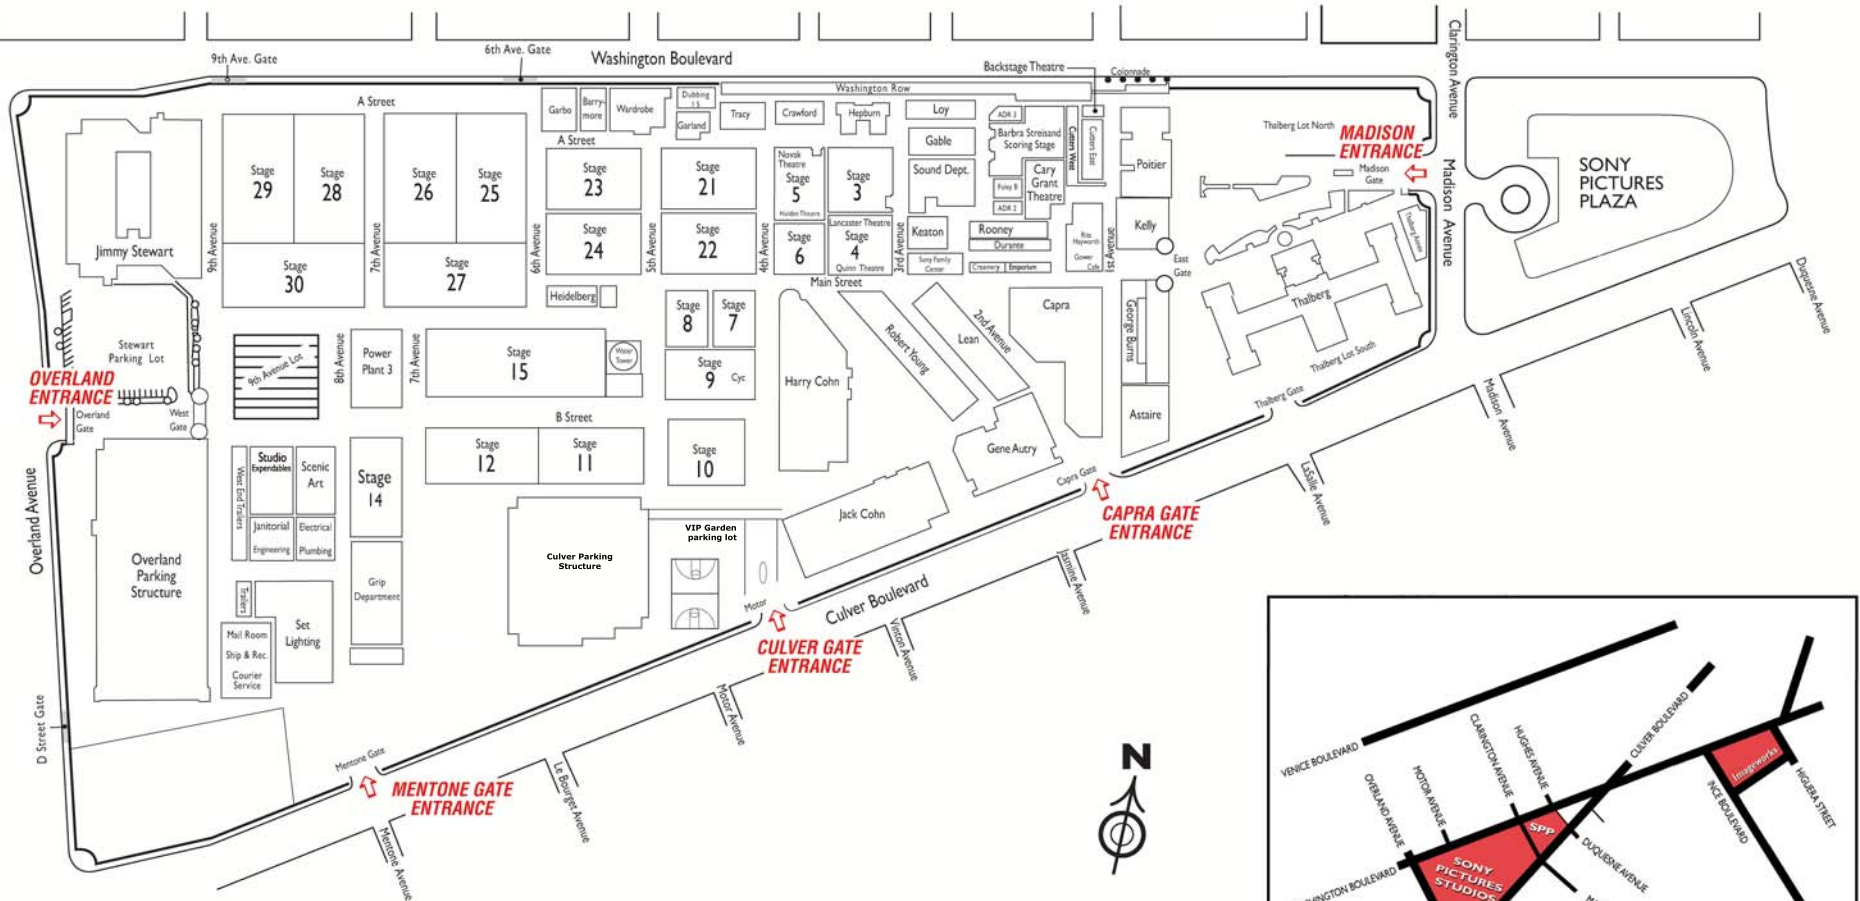

DIRECTIONS

SOUTHBOUND 405 FREEWAY

- Exit at **Washington / Culver Blvd.** off-ramp
 Right on **Sawtelle Blvd.**
 Right on **Washington:**
- Overland Gate: Right on **Overland**
 - Madison Gate: Right on **Madison**
 - Culver Gate: Right on **Overland**, Left on **Culver**

NORTHBOUND 405 FREEWAY

- Exit at the **Culver Blvd.** offramp
 Right on **Culver:**
- Overland Gate: Left on **Overland**
 - Madison Gate: Left on **Madison**
 - Culver Gate: Left on **Motor**

WEST SANTA MONICA I-10 FREEWAY

- Exit and make a left on **Overland Avenue:**
- Overland Gate: Between Washington Blvd. & Culver Blvd. on your left hand side
 - Madison Gate: Left on **Washington Blvd.**, Right on **Madison Avenue**
 - Culver Gate: Left on **Culver**, Left on **Motor**