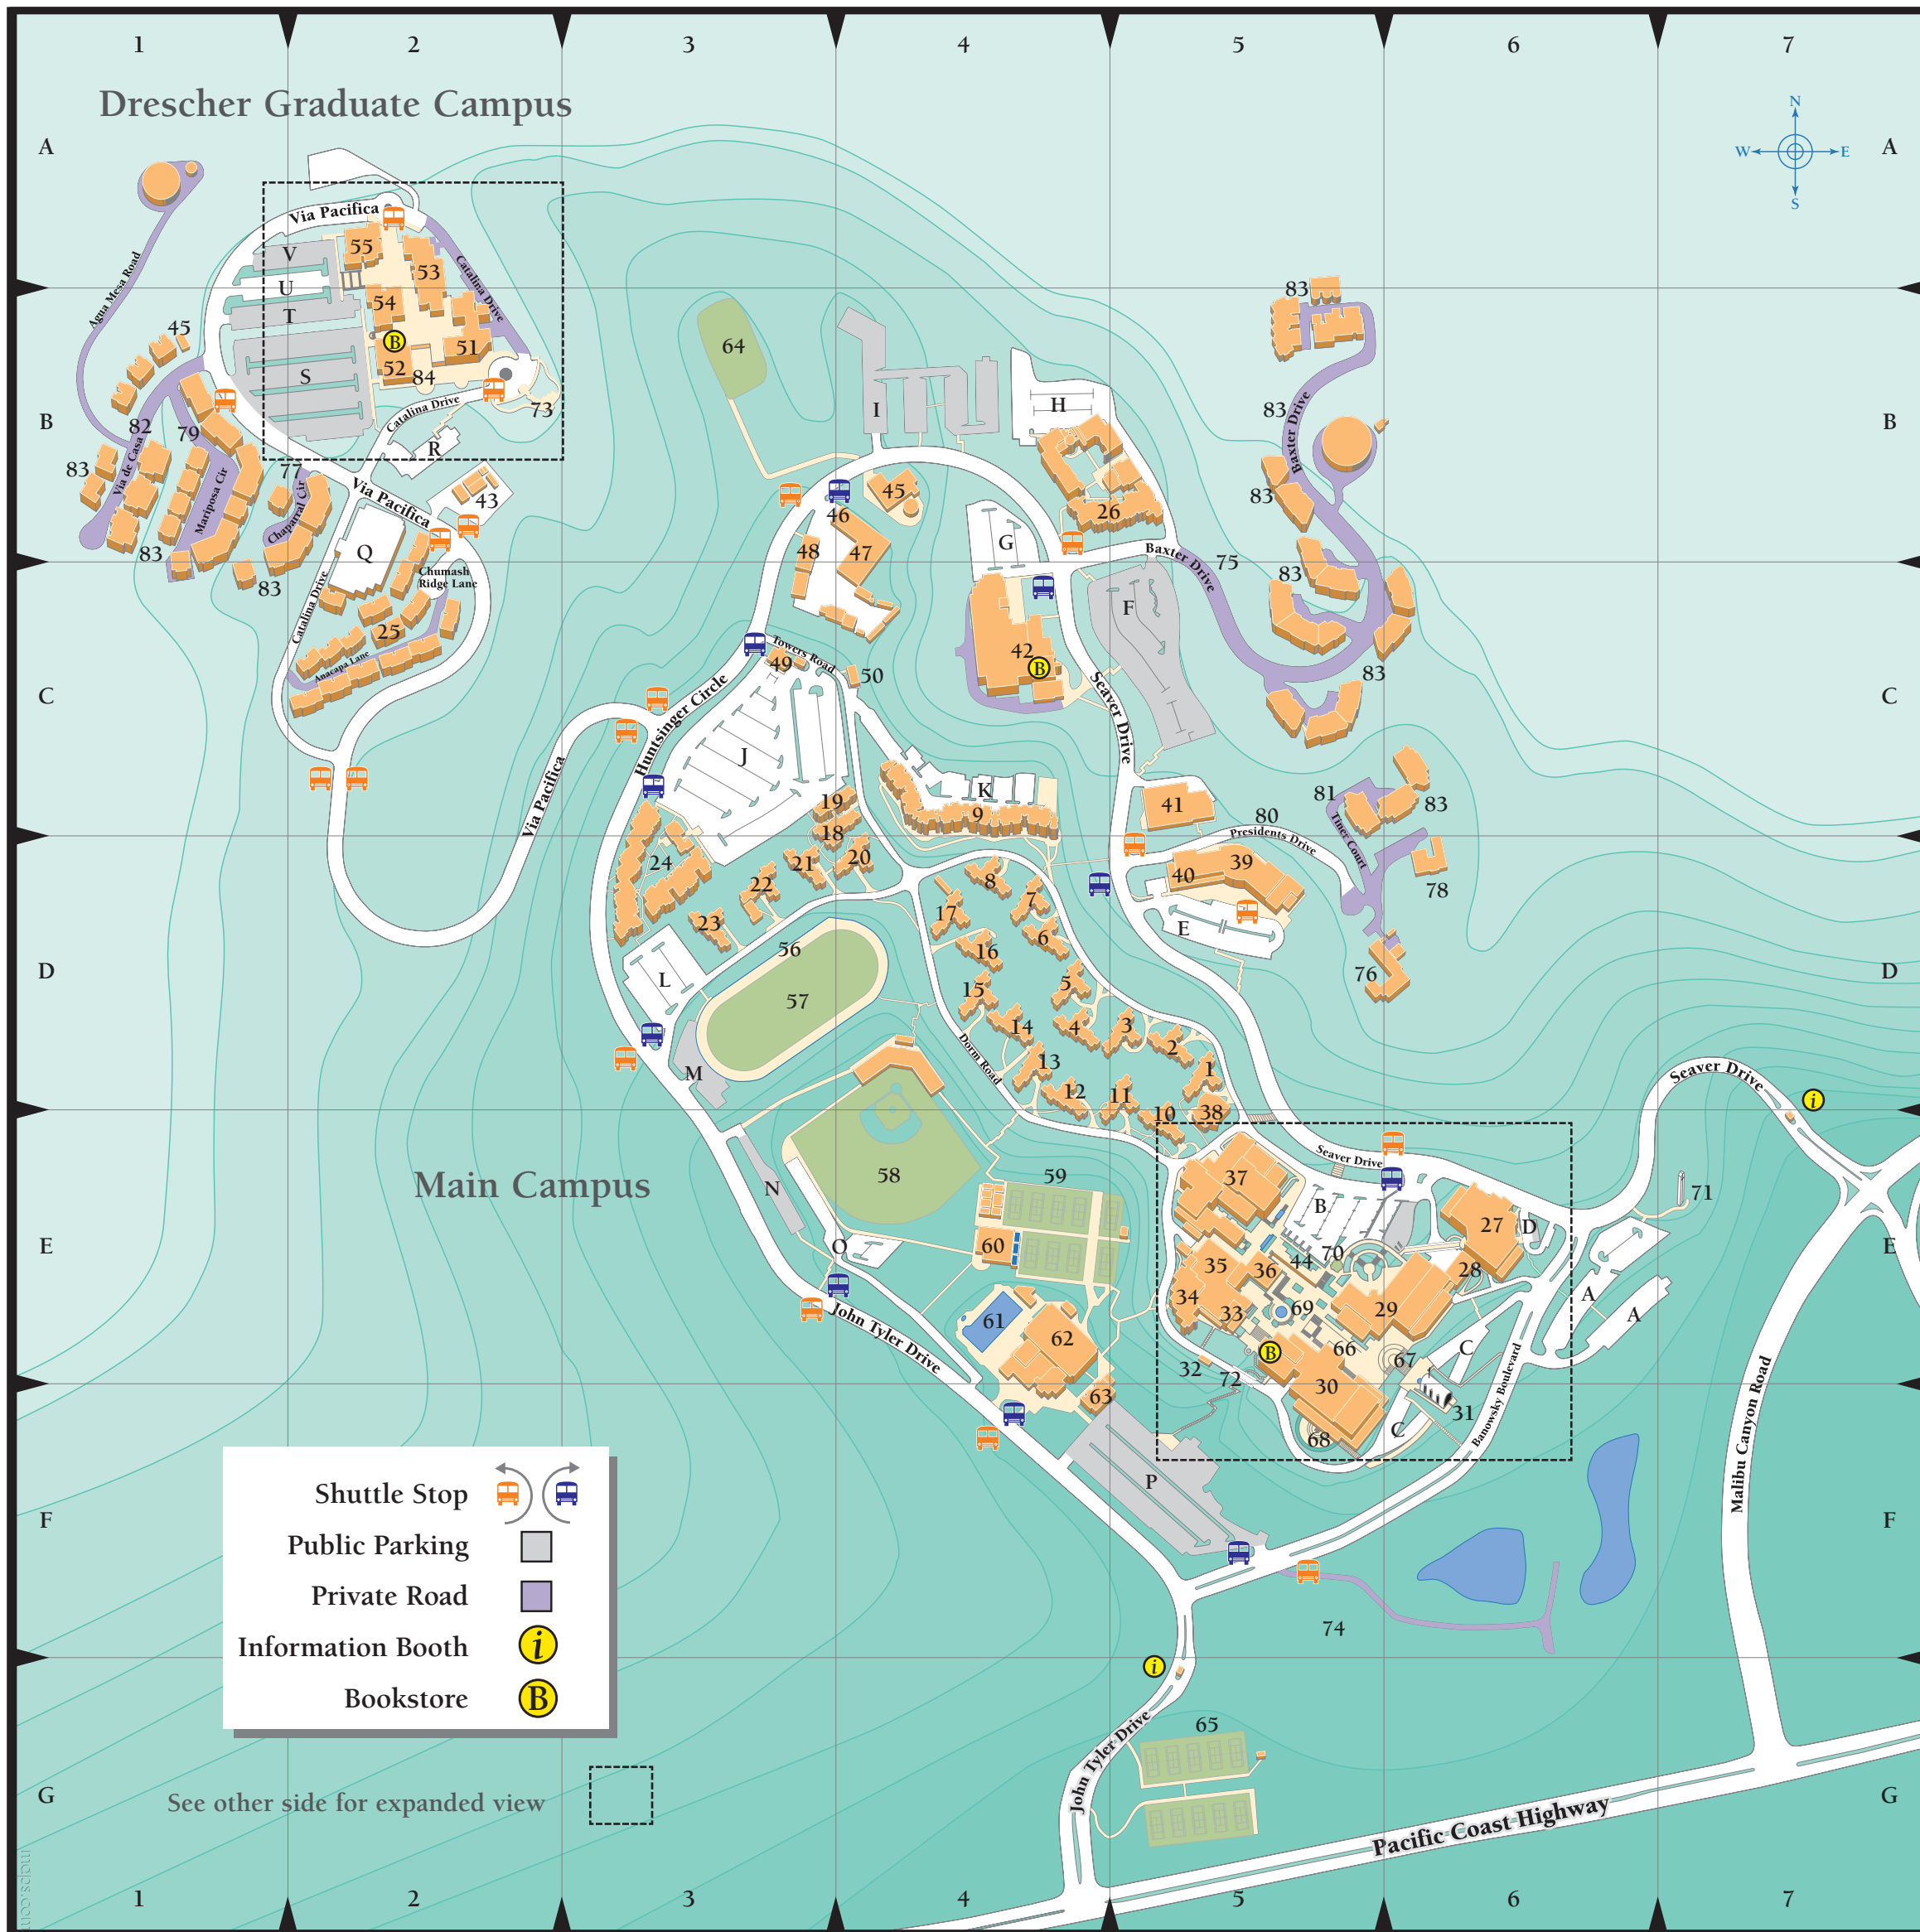

PEPPERDINE UNIVERSITY

SCHOOLS		FACULTY / STAFF RESIDENCES	
Graduate School of Education and Psychology	55	A2	Baxter Drive 75
Graziadio School of Business and Management	53	A2	Brock House 76
School of Law	42	C4	Chaparral Circle 77
School of Public Policy	54	B2	Faculty / Staff Residences 83
Seaver College		E5/E6	Mallmann House 78
			Mariposa Circle 79
			Presidents Drive 80
			Tiner Court 81
			Via de Casa 82
BUILDINGS		STUDENT RESIDENCES	
Ahmanson Fine Arts Center	37	E5	Banowsky Hall 17
• Helen Lindhurst Theatre		E5	Conner Hall 1
• Music Building		E5	Crocker Hall 10
• Raitt Recital Hall		E5	Darnell Hall 14
• Smothers Theatre		E5	DeBell Hall 16
• Frederick R. Weisman Museum of Art		E5	Dewey Hall 23
Appleby Center	35	E5	Drescher Student Residential Complex 25
Beckman Management Center	53	A2	Eaton Hall 13
• Graziadio School of Business and Management	53	A2/B2	Fifield Hall 7
Henry and Virginia Braun Center	54	B2	Hayes Hall 5
• School of Public Policy		B2	Knott Hall 12
Center for Communication and Business	39	D5	Krown Alpha 18
Center for Learning and Technology	52	B2	Krown Beta 19
• Auditorium (room 150)		B2	Lovernich Residential Complex 24
• Drescher Campus Library		B2	Miller Hall 15
• Infonet Technology Center		B2	Morgan Hall 22
Construction and Campus Planning	43	B2	Page Residential Complex 26
Counseling and Testing Center (Student)	50	C4	Pauley Hall 8
Cultural Arts Center	37	E5	E. Pengilly Hall 3
Elkins Auditorium	36	E5	J. Pengilly Hall 11
Facilities Management and Planning	46	B4	Peppers Hall 4
Facilities Structure	45	B1/B4	Phillips Hall 2
George L. Graziadio Executive Center	51	B2	Rockwell Towers Residence Hall 9
Graziadio School of Business and Management	53	A2/B2	Shafer Hall 20
Health Center (Student)	49	C3	Sigma Hall 21
Huntsinger Academic Center	29	E5/E6	White Hall 6
• Fletcher Jones Foundation		E5/E6	
• Academic Computing Center		E5	
• Payson Library		E5	
• Pendleton Learning Center		E6	
• Tech Central		E5	
Information Booth		E7/G5	
Fletcher Jones Foundation		E5	
• Academic Computing Center	29	E5	
Keck Science Center	34	E5	
Helen Lindhurst Theatre	37	E5	
Mail Services / Automation	48	B3	
Odell McConnell Law Center	42	C4	
• School of Law and Library		C4	
• Palmer Center for Entrepreneurship and the Law		C4	
• Straus Institute for Dispute Resolution		C4	
Music Building	37	E5	
Oasis (snack bar)	30	E5	
Payson Library	29	E5	
Pendleton Computer Center	28	E6	
Pendleton Learning Center	29	E6	
Plaza Classrooms	44	E5	
Printing and Copying Services	47	B4	
Public Safety	40	D5	
Raitt Recital Hall	37	E5	
Rockwell Academic Center	33	E5	
Rockwell Dining Center	30	F5	
Sandbar Student Lounge	30	E5	
School of Law	42	C4	
Seaver Academic Complex	41	C5	
Seaver College (Admission Office)	27	E6	
Smothers Theatre	37	E5	
Stauffer Chapel	31	F6	
Stauffer Greenhouse	32	E5	
Charles B. Thornton Administrative Center	27	E6	
Tyler Campus Center	30	E5/F5	
• Hahn Fireside Room		F5	
• Oasis (snack bar)		E5	
• Rockwell Dining Center		F5	
• Sandbar Student Lounge		E5	
• The Waves Café		F5	
Warehouse / Central Receiving	47	B4	
Frederick R. Weisman Museum of Art	37	E5	
Howard A. White Center (HAWC)	38	E5	
M. Norvel and Helen Young Center	55	A2	
• Graduate School of Education and Psychology		A2	
• The Boone Center for the Family		A2	
			ATHLETIC FACILITIES
			Crest Tennis Park 65
			Eddy D. Field Baseball Stadium 58
			Helen Field Heritage Hall 63
			Firestone Fieldhouse 62
			Harilela International Tennis Stadium 59
			Intramural Field 64
			Ralphs-Straus Tennis Center 60
			Tari Frahm Rokus Field 57
			Raleigh Runnels Memorial Pool 61
			Stotsenberg Track 56
			PARKING FACILITIES
			Baxter Drive Lot F
			Chapel Lot (east and west) C
			Com / Bus / Public Safety Lot E
			Drescher Main Lot R, S, T, U, V
			Drescher Parking Structure Q
			Eddy D. Field Stadium Lot N, O
			Firestone Fieldhouse Lot P
			Flag Lot (Thornton Visitor Parking) D
			Law School Faculty / Staff Lot G
			Page Residential Lot H
			Page Terrace Lot I
			Phillips Theme Tower Lot A
			Rho Lot J
			Rockwell Towers Lot K
			Seaver Main Lot (with Jerry's Tree) B
			Track Lot M
			Upsilon Lot L
			OUTDOOR FEATURES
			Adamson Plaza 66
			Alumni Park 74
			Amphitheatre 67
			Beaman Patio 68
			Gulls Way Courtyard 84
			Heroes Garden 73
			Jerry's Tree 70
			Joslyn Plaza 69
			Phillips Theme Tower 71
			Scaife Terrace and Bridge 72