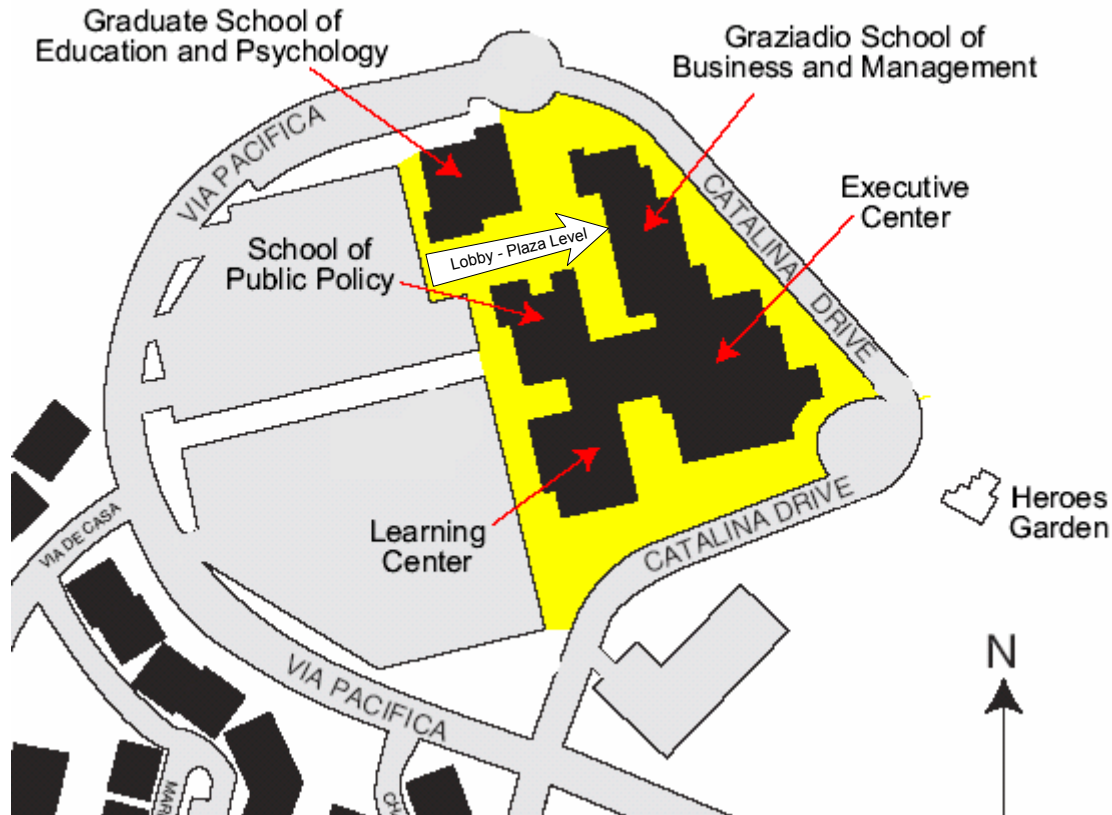

Graziadio School of Business and Management Full-time MBA Programs

Drescher Graduate Campus

Directions from Santa Monica (South):

NORTH on PACIFIC COAST HIGHWAY, past Malibu Canyon Road
RIGHT onto JOHN TYLER DRIVE, through Pepperdine University Gate
LEFT onto VIA PACIFICA DRIVE
RIGHT into parking lots past CATALINA DRIVE

Directions from Calabasas (East):

WEST on LAS VIRGENES / MALIBU CANYON ROAD
RIGHT onto SEAVER DRIVE, through Pepperdine University Gate
LEFT onto BANOWSKI BOULEVARD
RIGHT onto JOHN TYLER DRIVE
LEFT onto VIA PACIFICA DRIVE
RIGHT into parking lots past CATALINA DRIVE

Directions from Ventura / Oxnard (North):

South on PACIFIC COAST HIGHWAY
LEFT onto JOHN TYLER DRIVE, through Pepperdine University Gate
LEFT onto VIA PACIFICA DRIVE
RIGHT into parking lots past CATALINA DRIVE